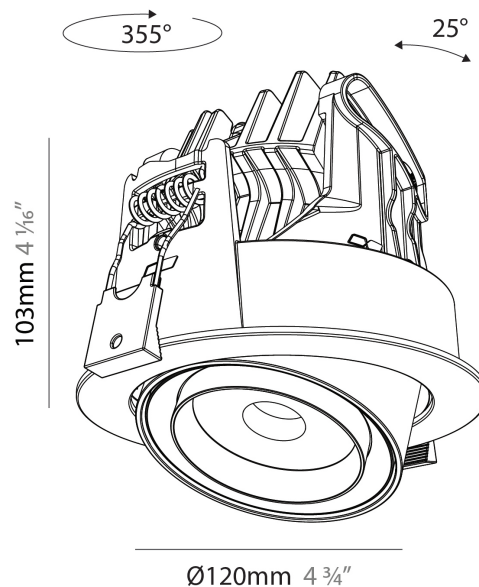

GENERAL

Series: Centriq
Subseries: Centriq Round Flex Adjustable
Brand: Prolicht
Division: Architectural
Mounting Type: Recessed
Mounting Location: Ceiling
Subcategory: Spots

PHYSICAL

Shape: Cylinder
Diameter (mm): 120
Diameter (in): 4 ¾
Height (mm): 105
Height (in): 4 ¼
Min. Recessing Depth (mm): 120
Min. Recessing Depth (in): 4 ¾
Light Distribution: Adjustable / Direct
Weight (kg): 0.666
Fixture Finish: SSR / BKV / CWI / CRY / HAB / UFT / ITA / RUA / FTG / MYG / LOD / PUS / FRO / FUP / KIA / POP / BLS / SPG / MEY / GOH / GUM / CHC / COM / ABZ / JAG / OBR / MOS / ROR
Fixture Material: Aluminum
Cut-out Measurements: Dia. 112mm / 4 7/16"

ELECTRICAL

Lamp Type: LED (Zhaga Standard)
Input Wattage (W): 8.2
Total Output Wattage (W): 7.3
Dimming: Dali Dimming
Driver Included: No
Driver Location: Remote
Driver Type: Constant Current - Universal
Driver Class: Class 2
Input Voltage (V): 120 - 277
Constant Current (MA): 200

LED

Color Temperature (°K): 2700-6500 Tunable White
Max. Delivered Lumen (lm): 391 - 451
Nominal Lumen (lm): 576 - 664
CRI: >90 CRI
Lamp Life (hrs): 50000

OPTICAL

Beam Angle: 14 - 46
Adjustability: Rotational 350° / Tilt 25°

RATINGS AND CERTIFICATIONS

Certified By: CSA Certified to UL and CSA Standards
IP rating: IP20